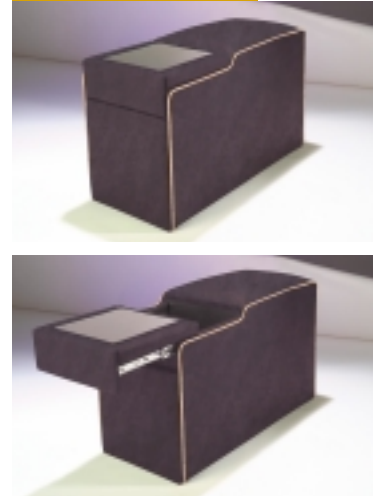

MAKING SEATING SENSATIONAL!

DECO CINEMACHAIR™

DECO CINEMACHAIRS™ Shown in Buff & Black Mayfair Suede with Buff welting.

The ultimate in comfort, Acoustic Innovations' CinemaChair™ seating combines remarkable craftsmanship, aesthetics and value. Luxurious in size, the CinemaChair™ is available in your choice of 3 seat widths and 3 back heights to complement your lifestyle and decor. Dimensions may vary due to fabric.

CHAIR HEIGHTS

CHAIR WIDTHS

STRAIGHT & WEDGE ARMS

CONSOLE ARMS

DECO ANGLE CONSOLE

SEATING CONFIGURATIONS

LOVE SEAT

CONSOLE

The CinemaChair™ is a fully configurable recliner perfectly designed for use in straight or curved rows, as sofas, love seats, or freestanding chairs. Each is individually hand-made with the finest materials and mechanisms used in the furniture industry today.