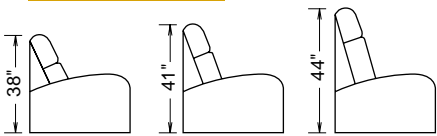

MAKING SEATING SENSATIONAL!

DECO CINEMACHAIR™

DECO CINEMACHAIRS™ Shown in Buff & Black Mayfair Suede with Buff welting.

The ultimate in comfort, Acoustic Innovations' CinemaChair™ seating combines remarkable craftsmanship, aesthetics and value. Luxurious in size, the CinemaChair™ is available in your choice of 3 seat widths and 3 back heights to complement your lifestyle and decor. Dimensions may vary due to fabric.

CHAIR HEIGHTS

CHAIR WIDTHS

STRAIGHT & WEDGE ARMS

CONSOLE ARMS

DECO ANGLE CONSOLE

SEATING CONFIGURATIONS

LOVE SEAT

CONSOLE