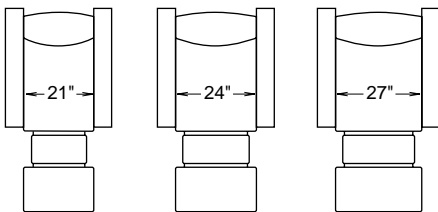

MAKING SEATING SENSATIONAL!

DECO CINEMACHAIR™

DECO CINEMACHAIRS™ Shown in Buff & Black Mayfair Suede with Buff welting.

The ultimate in comfort, Acoustic Innovations' CinemaChair™ seating combines remarkable craftsmanship, aesthetics and value. Luxurious in size, the CinemaChair™ is available in your choice of 3 seat widths and 3 back heights to complement your lifestyle and decor. Dimensions may vary due to fabric.

CHAIR HEIGHTS

CHAIR WIDTHS

STRAIGHT & WEDGE ARMS

CONSOLE ARMS

DECO ANGLE CONSOLE

SEATING CONFIGURATIONS

LOVE SEAT

CONSOLE